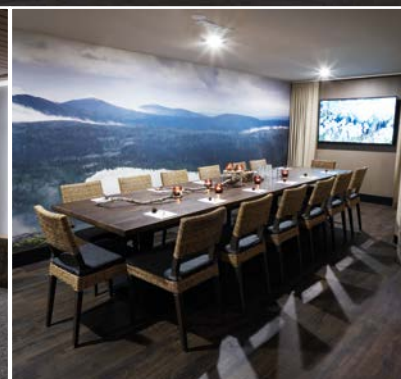

LAPLAND HOTELS KUOPIO

Lapland Hotels Kuopio draws its strength from the crisp clear northern winters and the summer's warmth among the fells. The ambiance in our rooms is a tribute to the cosy atmosphere and top-notch quality that are characteristic of the North. Our six meeting venues on the hotel's conference floor tell our story to groups and conference guests as well. In our magnificent setting, visitors can take a seat by the fireplace and take a tour of the vast open landscape of the North.