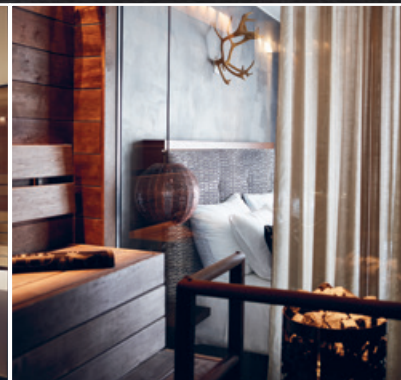

LAPLAND HOTELS BULEVARDI

Right in the heart of Helsinki, in the midst of bustling life and cheerful chatter, you can find Lapland Hotels Bulevardi and our novel ideas, bold emotions and fresh ingredients from the North. We stand proud and different in the middle of the unique boulevard and bring something new and remarkable to the whole neighbourhood - our story, straight from the North.

ROOMS

- 182 larger than average hotel rooms, ranging from comfort rooms to suites
- Penthouse floor with suites. Each penthouse apartment has a beautiful terrace balcony overlooking the roofs of Helsinki.
- Several rooms include a fabulous private spa with a sauna, bathtub and shower separated from the room with a large glass wall.
- Accessible, allergy-friendly rooms
- Pet rooms
- Free Wi-Fi in all facilities

ACCOMMODATION CHOICES

69 Comfort rooms

Northern Comfort

- Double bed 160 x 205 cm or two 100 x 205 cm beds
- Adjustable ambient lighting
- Shop in the room
- Coffee maker
- Electric kettle
- Wi-Fi

101 De Luxe rooms

Arctic Deluxe

- Queen-size bed 180 x 205 cm or two 100 x 205 cm beds
- Adjustable ambient lighting
- Bathtub
- Bathrobes and slippers
- Coffee maker
- Electric kettle
- High Speed Internet
- Shop in the room
- Music and entertainment system