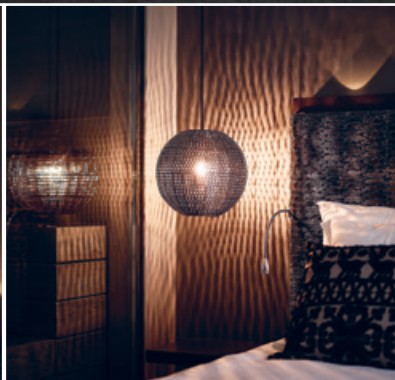

LAPLAND HOTELS BULEVARDI

Right in the heart of Helsinki, in the midst of bustling life and cheerful chatter, you can find Lapland Hotels Bulevardi and our novel ideas, bold emotions and fresh ingredients from the North. We stand proud and different in the middle of the unique boulevard and bring something new and remarkable to the whole neighbourhood - our story, straight from the North.

ROOMS

- 182 larger than average hotel rooms, ranging from comfort rooms to suites
- Penthouse floor with suites. Each penthouse apartment has a beautiful terrace balcony overlooking the roofs of Helsinki.
- Several rooms include a fabulous private spa with a sauna, bathtub and shower separated from the room with a large glass wall.
- Accessible, allergy-friendly rooms
- Pet rooms
- Free Wi-Fi in all facilities

ACCOMMODATION CHOICES

69 Comfort rooms

Northern Comfort

- Double bed 160 x 205 cm or two 100 x 205 cm beds
- Adjustable ambient lighting
- Shop in the room
- Coffee maker
- Electric kettle
- Wi-Fi

101 De Luxe rooms

Arctic Deluxe

- Queen-size bed 180 x 205 cm or two 100 x 205 cm beds
- Adjustable ambient lighting
- Bathtub
- Bathrobes and slippers
- Coffee maker
- Electric kettle
- High Speed Internet
- Shop in the room
- Music and entertainment system