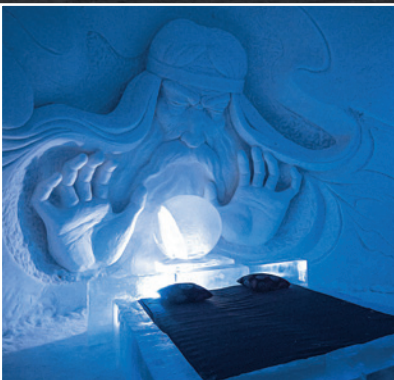

SNOWVILLAGE

LAPLAND HOTELS

The SnowVillage is a magical world of snow and ice. Lapland Hotels SnowVillage is located in Lainio, 30 kilometres from Kittilä Airport, and only a short drive from Levi and Ylläs. More than 20 million kilos of snow and around 350 000 kilos of crystal-clear natural ice are used to build the spectacular Lapland Hotels SnowVillage. Each year, Lainio serves as the location for this unique icy spectacle that covers almost two hectares and provides a magnificent combination of hotel rooms, suites and ice sculptures, without forgetting the Ice Restaurant and Ice Bar.

The uniquely decorated Lapland Hotels SnowVillage snow suite gives you a warm sleep in a high-quality sleeping bag. The room is made entirely out of snow and the bed is decorated with an ice frame. The snow suite price includes a high-quality thermal sleeping bag, a guided tour of Lapland Hotels SnowVillage, stay instructions and an inner sleeping bag made of fleece, the possibility to use indoor showers and sanitary facilities, a wake-up call with hot juice and a breakfast at the log restaurant, and a diploma for spending the night in a snow suite.

Teepee Cottage for two persons

The unique Teepee shaped cottage with a whirlpool bath is located near the Lapland Hotels SnowVillage. The hut is close to a snowmobile route and ski trails.

- Breakfast, bedlinen and final cleaning is included into the cabin price
- Sauna section with shower and jacuzzi
- Tableware
- Refrigerator
- Microwave oven
- Dishwasher
- Toaster
- Coffee maker
- TV
- Drying cabinet
- Pets and smoking are not allowed